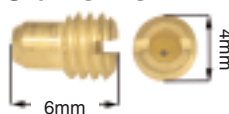

Starter Jet VM 17/1002

Applications: TM32 - 38mm

Order No	Size	Order No	Size	Order No	Size
004-402	20	004-410	60	004-418	100
004-406	40	004-414	80